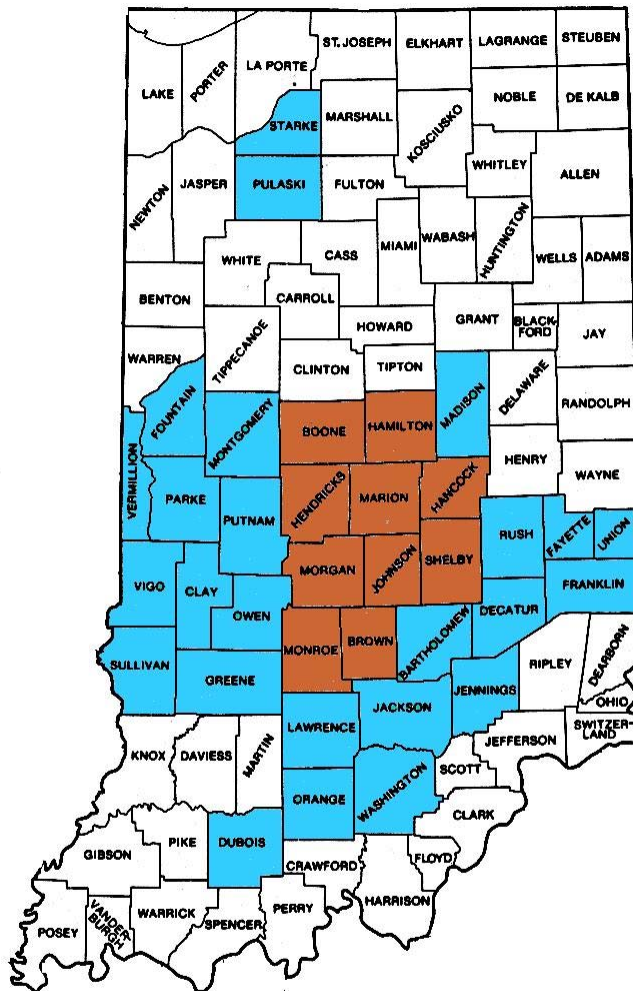

# RURAL ENTREPRENEUR NETWORK

Education, Training, and Resources for New Rural Businesses

## REN Map

■ 2007-2008  
New Service  
Counties

*The Hoosier Heartland RC&D Council and its partnering organizations are equal opportunity providers and employers.*